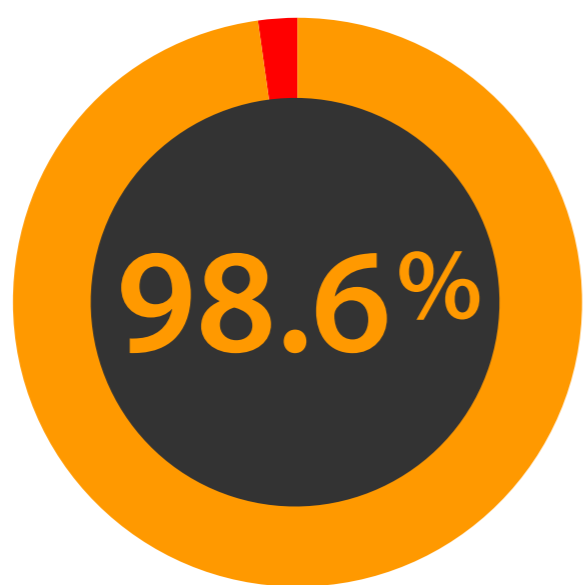

A LOOK AT HOW ENTERPRISE MOBILITY IS CHANGING THE GAME

of executives say that their firm aspires to a **DATA-DRIVEN CULTURE**

WORLDWIDE SPENDING ON MOBILE SOLUTIONS

will reach more than

\$1.6 TRILLION in 2018