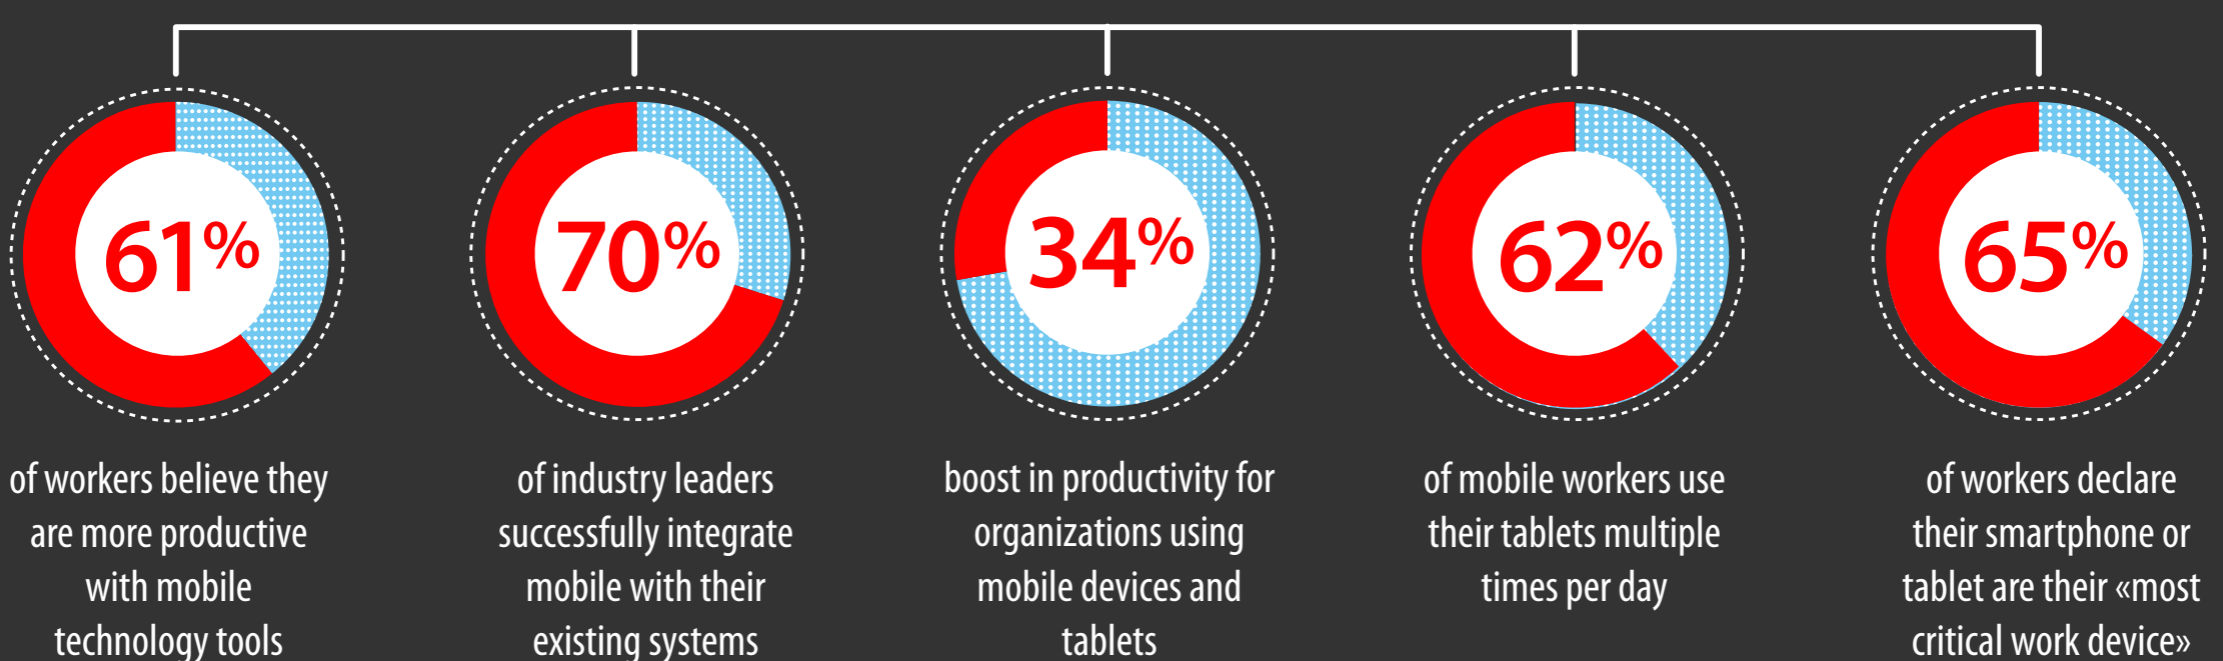

For more information call 1-888-708-8118 or email info@worldapp.com