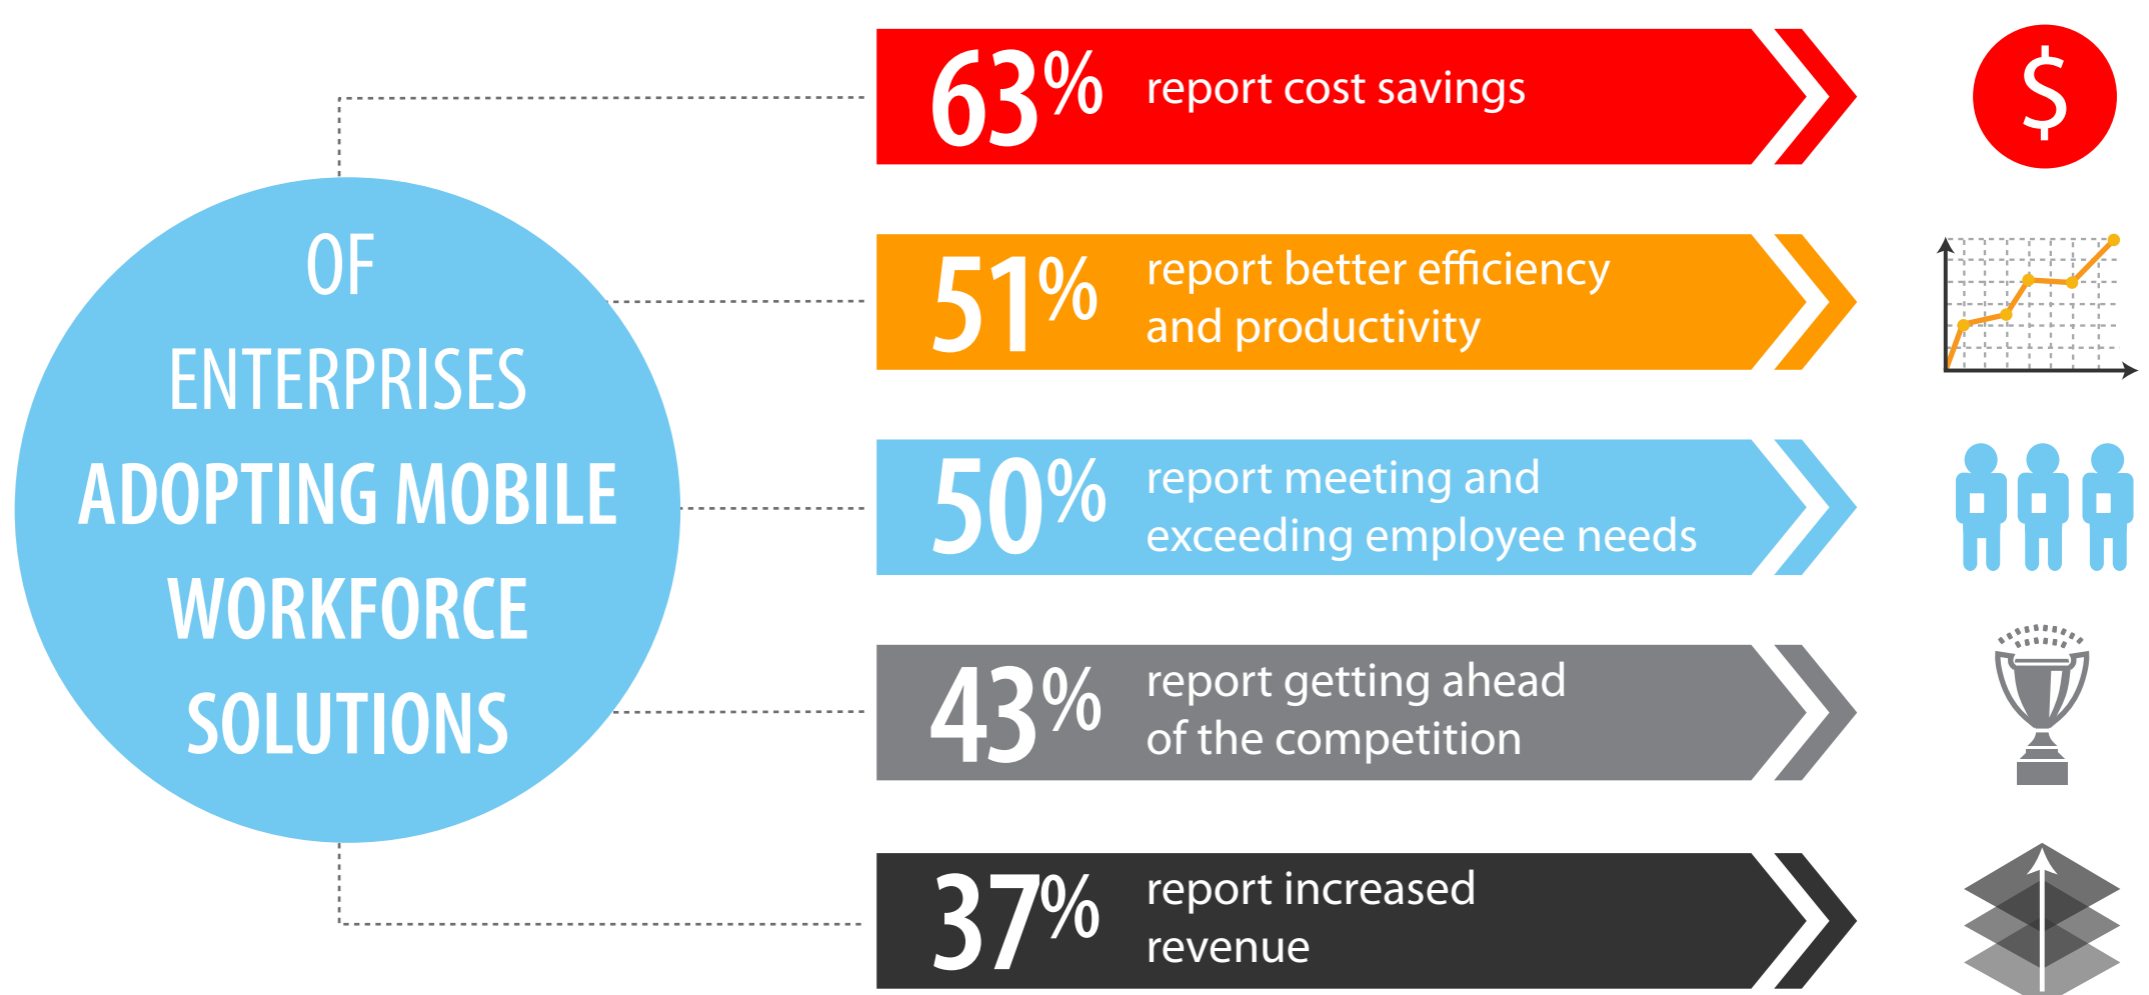

For more information call 1-888-708-8118 or email info@worldapp.com